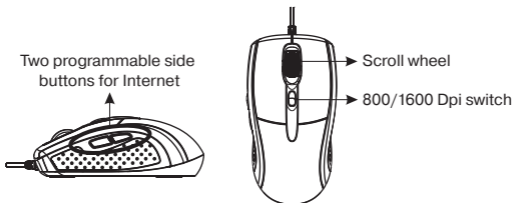

- MRL (Mirrored Reflection Lens) optical technology allows to work better and more productive compared to other computer mouse and practically on any surface
- 5 + 1 (scroll wheel)
- Two programmable side buttons for Internet
- 800/1600 Dpi switch
- USB interface
- Drivers installation not required for Windows XP/Vista/7/8
- Rubber coating on mouse case
- Natural shape of mouse comfortable for hand