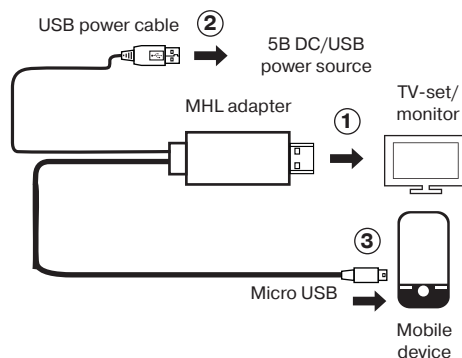

USER'S MANUAL

COPYRIGHT

© 2014. SVEN PTE. LTD. Version 1.0 (V 1.0).

This Manual and information contained in it are copyrighted. All rights reserved.

TRADEMARKS

All trademarks are the property of their legal holders.

NOTICE OF RESPONSIBILITY RESTRICTION

Despite the exerted efforts to make this Manual more exact, some discrepancies may occur. The information in this Manual is given on «as is» terms. The author and the publisher do not bear any liability to a person or an organization for loss or damage which has arisen from the information contained in this Manual.

PURPOSE

MHL adapter will provide watching photos and videos with Full HD 1080p quality with surrounding sound from your mobile device on a TV-set or monitor with the simultaneous mobile device charging.

SPECIAL FEATURES

- Compatible with MHL-enabled mobile devices
- Micro USB 5pin to connect mobile devices
- Full HD 1080p image transmission
- Built-in USB cable
- Additional HDMI cable is not required

CONNECTION AND OPERATION

Note. Before using check the availability of MHL function in your mobile device.

1. Connect HDMI connector of the MHL adapter to your TV-set/monitor (see connection diagram).

Connection diagram