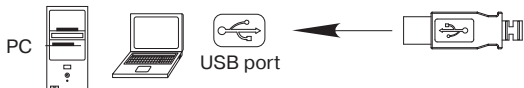

Congratulations on purchasing the SVEN mouse!

Please read this User's Manual before using the unit and retain this User's Manual in a safe place for future reference.

COPYRIGHT

© 2014. SVEN PTE. LTD. Version 1.0 (V 1.0).

This Manual and information contained in it are copyrighted. All rights reserved.

TRADEMARKS

All trademarks are the property of their legal holders.

NOTICE OF RESPONSIBILITY RESTRICTION

Despite the exerted efforts to make this Manual more exact, some discrepancies may occur. The information of this Manual is given on "as is" terms. The author and the publisher do not bear any liability to a person or an organization for loss or damages which have arisen from the information contained in the given Manual.

SPECIAL FEATURES

- Compact design, convenient for using the mouse with a laptop
- High-precision optical technology
- Effective on most surfaces
- Symmetric form
- Convenient scroll wheel
- USB interface
- Drivers installation not required for Windows XP/Vista/7/8
- Suitable for left-handers

SYSTEM REQUIREMENTS

- Windows XP/Vista/7/8.
- Free USB port.

INSTALLATION

- Connect the mouse to an available USB-port of your PC.
- Installation of the mouse is automatic after its connection to a PC USB port.

Technical support: www.sven.fi