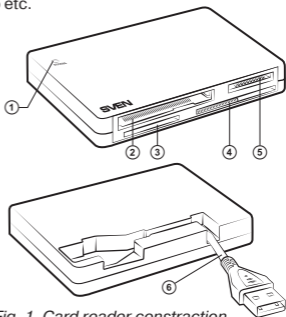

- Available USB port
- OS Windows XP/Vista/7, Mac system B10.1x, B10.2x or up, Linux 2.4.x or up

DESCRIPTION

- ① ACCESS: Power and reading/writing LED
- ② MD/CF slot
- ③ SD/MMC slot
- ④ SM/XD slot
- ⑤ MS slot
- ⑥ Built-in USB-cable